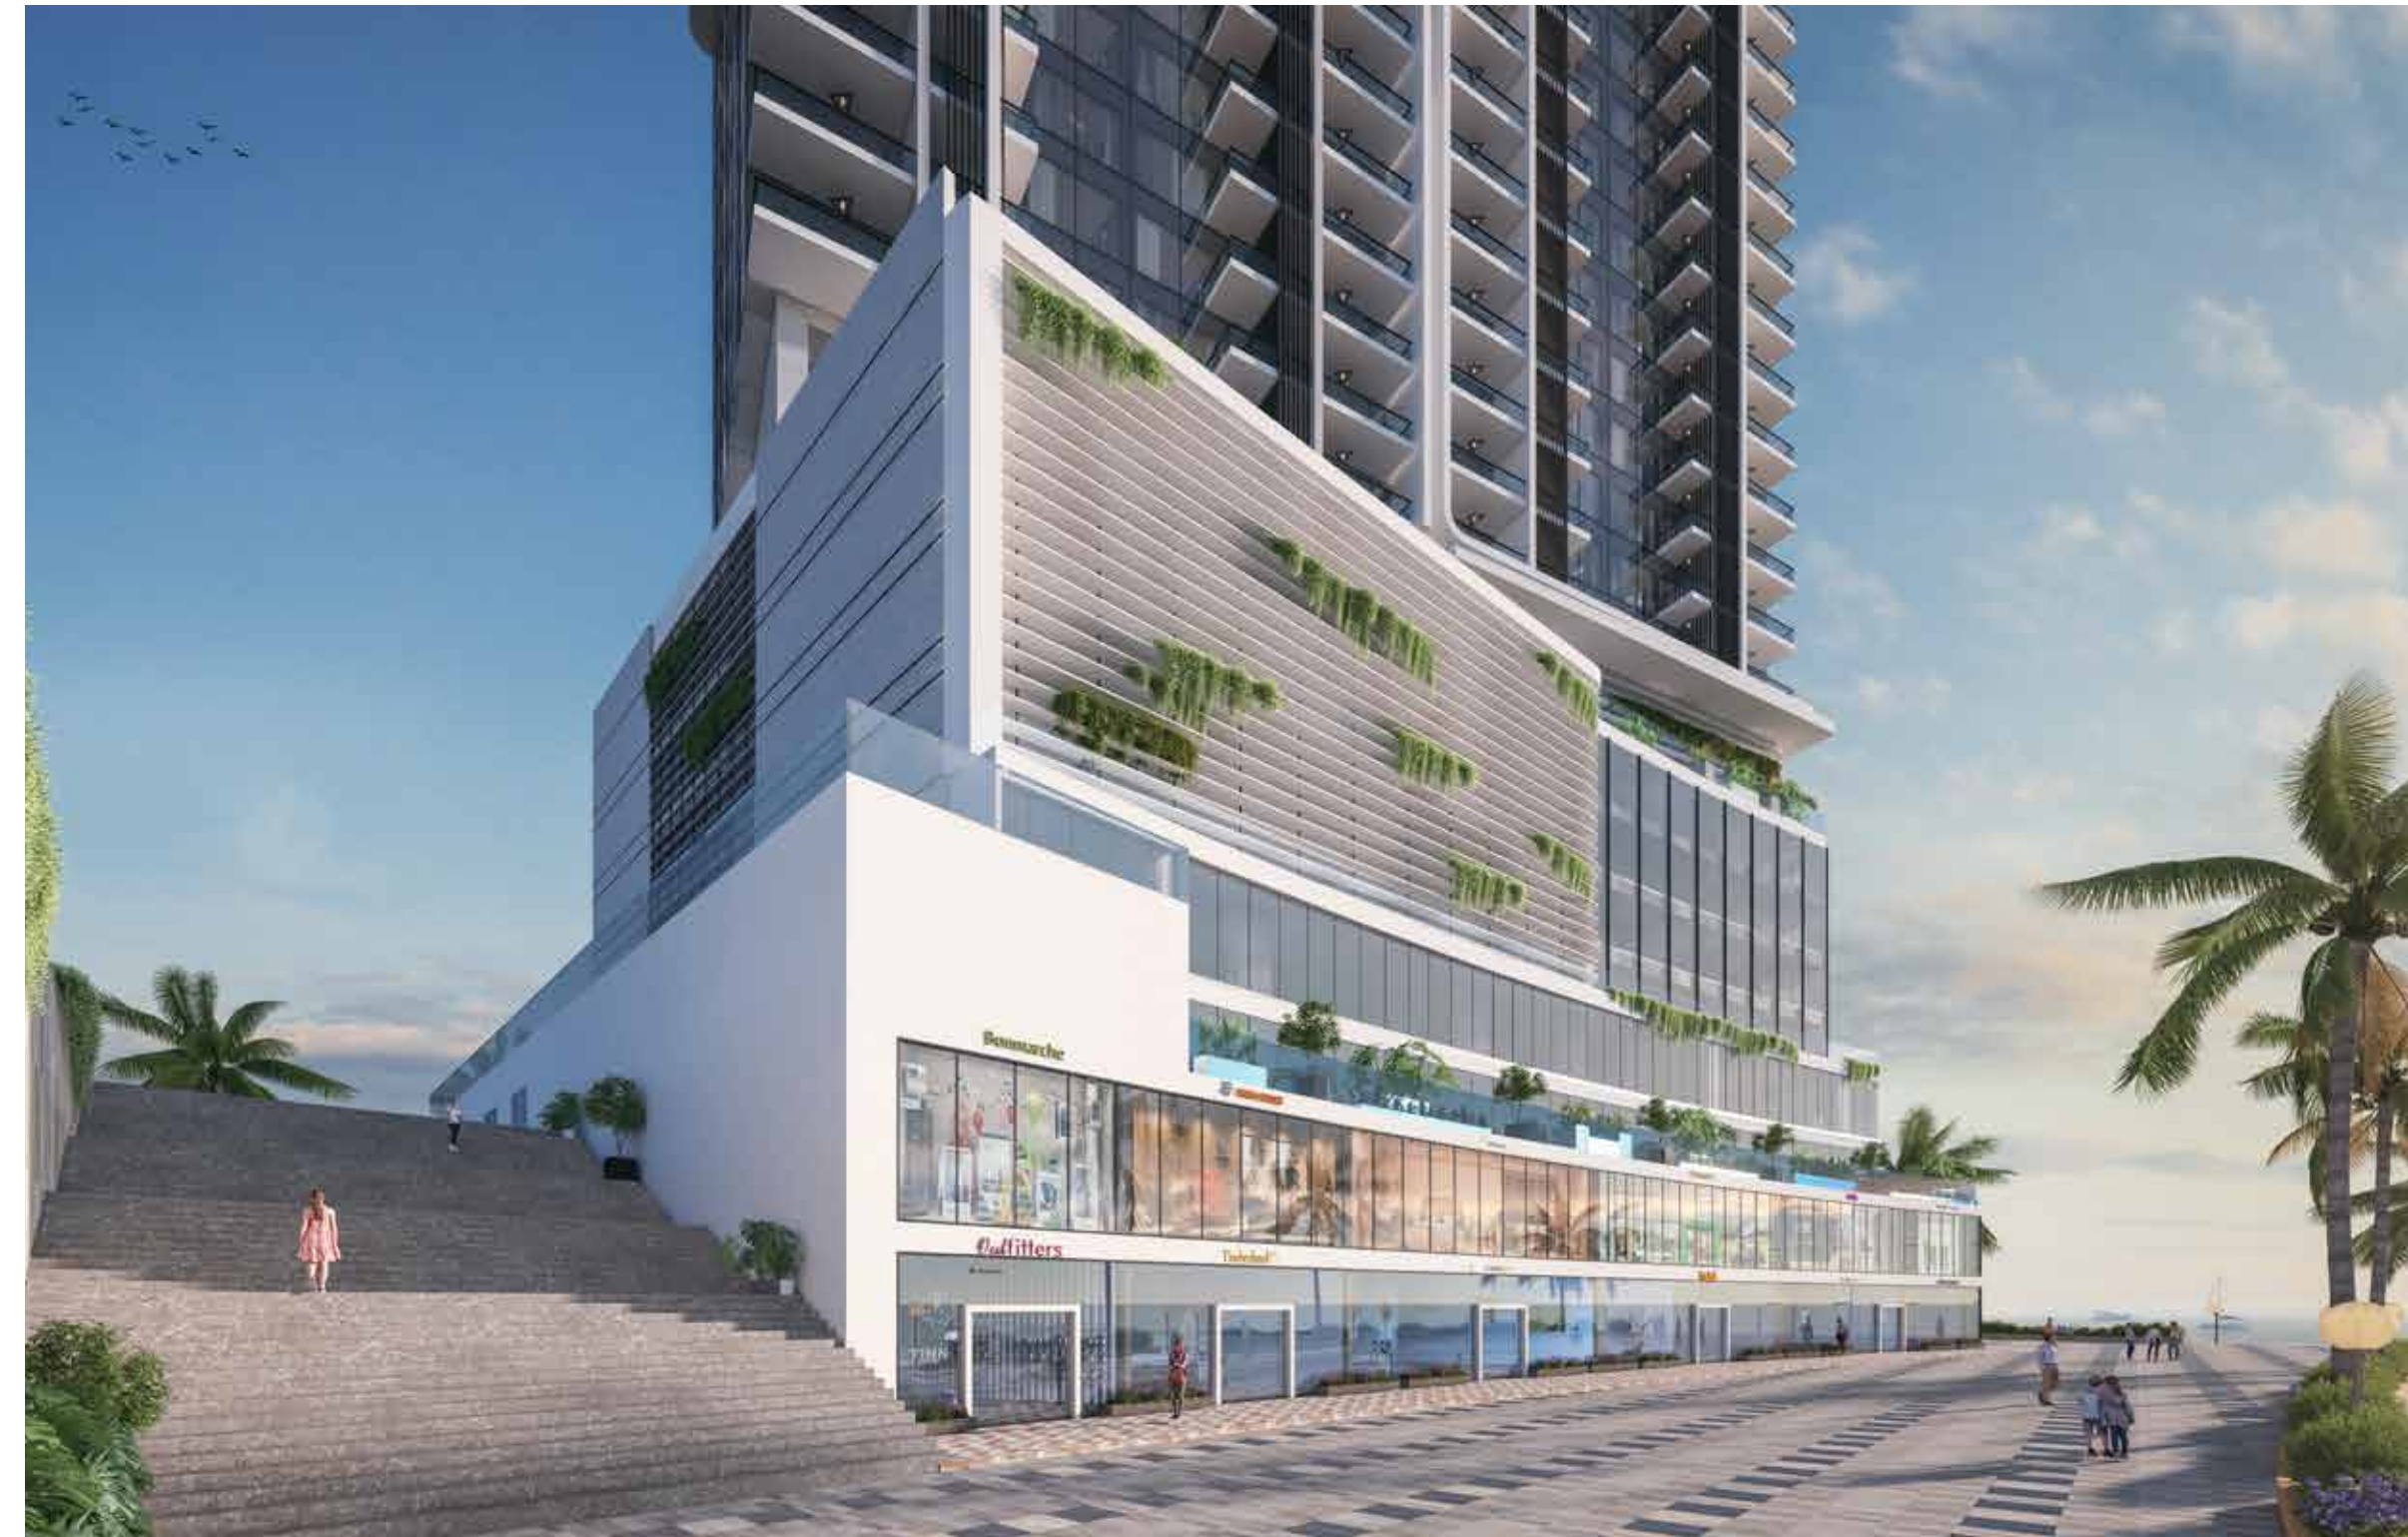

Live BEYOND INCREDIBLE

AA Waterfront stands tall as an awe-inspiring testament to our unwavering passion for delivering exceptional living. This architectural gem, towering over 33 stories, offers mesmerizing ocean views and exquisite apartments that redefine the concept of luxury. These smart 3-bed apartments and duplex penthouses are revolutionizing the way we experience comfort and style. Each living space is adorned with smart automation, effortlessly controlling curtains and electrical fittings. Just as AA Waterfront's design captivates, its thoughtful amenities elevate your lifestyle, setting new standards of quality, choice, and value.

Enjoy Unrivalled Amenities, be it taking laps or leisurely floating in the pool, working out in the well-equipped gym, or finding solace in the steam room and sauna, AA Waterfront delivers unparalleled resort-style amenities that transport you to a world of relaxation and escape. Live your dream of a wonderful seafront life, where each day unfolds with unmatched opulence.