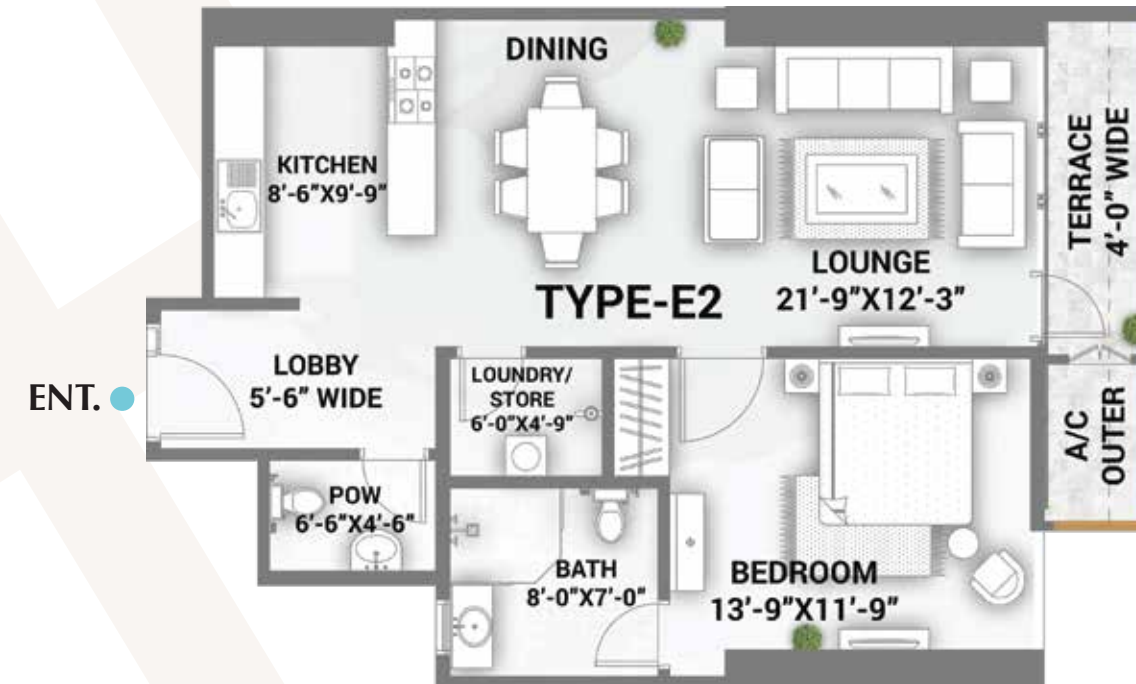

1 BED APARTMENT
TYPE - E2