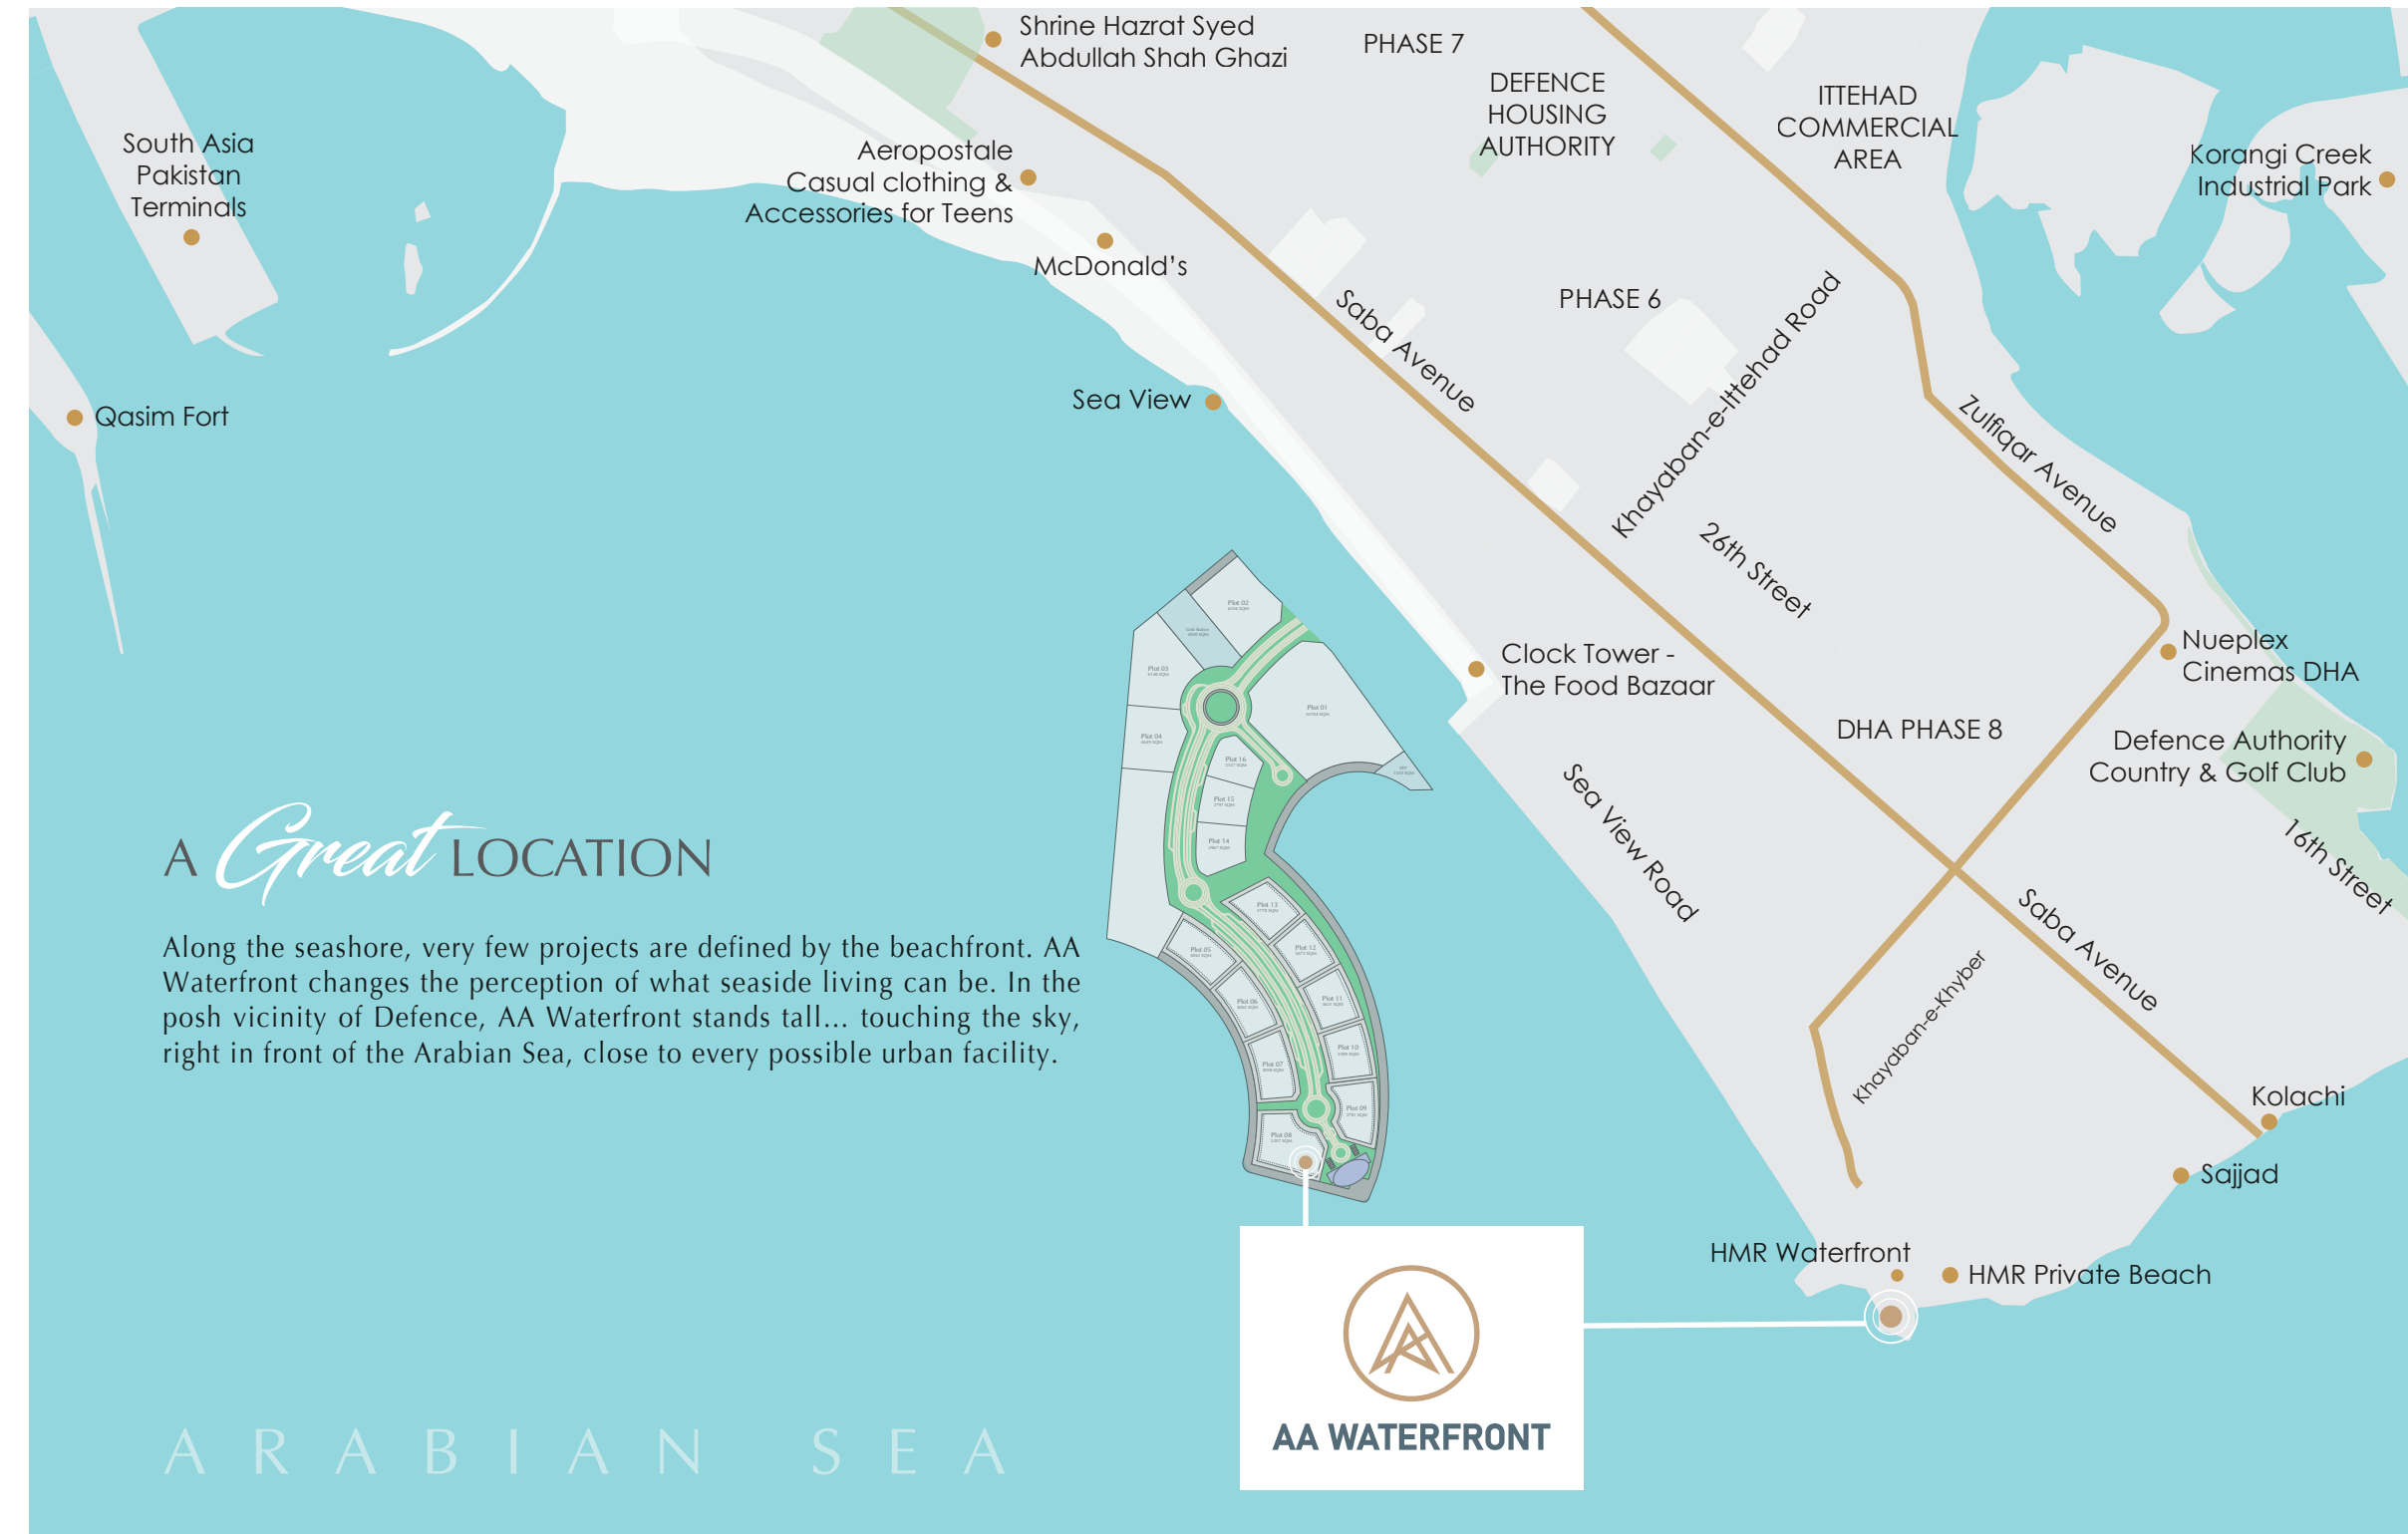

AA WATERFRONT

THE ULTIMATE BEACHFRONT

Luxury

Karachi

Defence Housing Authority (DHA) Karachi is considered the largest and leading residential estate in the country. DHA has poised itself to be the preferred housing provider in the country. The authority regulates impeccable functioning with a well-managed and governed administration providing the best educational, recreational, cultural and civic facilities to the residents in an ideal aesthetic environment.

HMR Waterfront is located at the edge of the Great Arabian Sea. It is a luxurious gated community that encloses fourteen high-rise residential towers, facilitated with modern amenities and efficient security to enjoy a peaceful, entertaining and contemporary lifestyle. It is a project that offers the finest social and living experience.

A Great LOCATION

Along the seashore, very few projects are defined by the beachfront. AA Waterfront changes the perception of what seaside living can be. In the posh vicinity of Defence, AA Waterfront stands tall... touching the sky, right in front of the Arabian Sea, close to every possible urban facility.