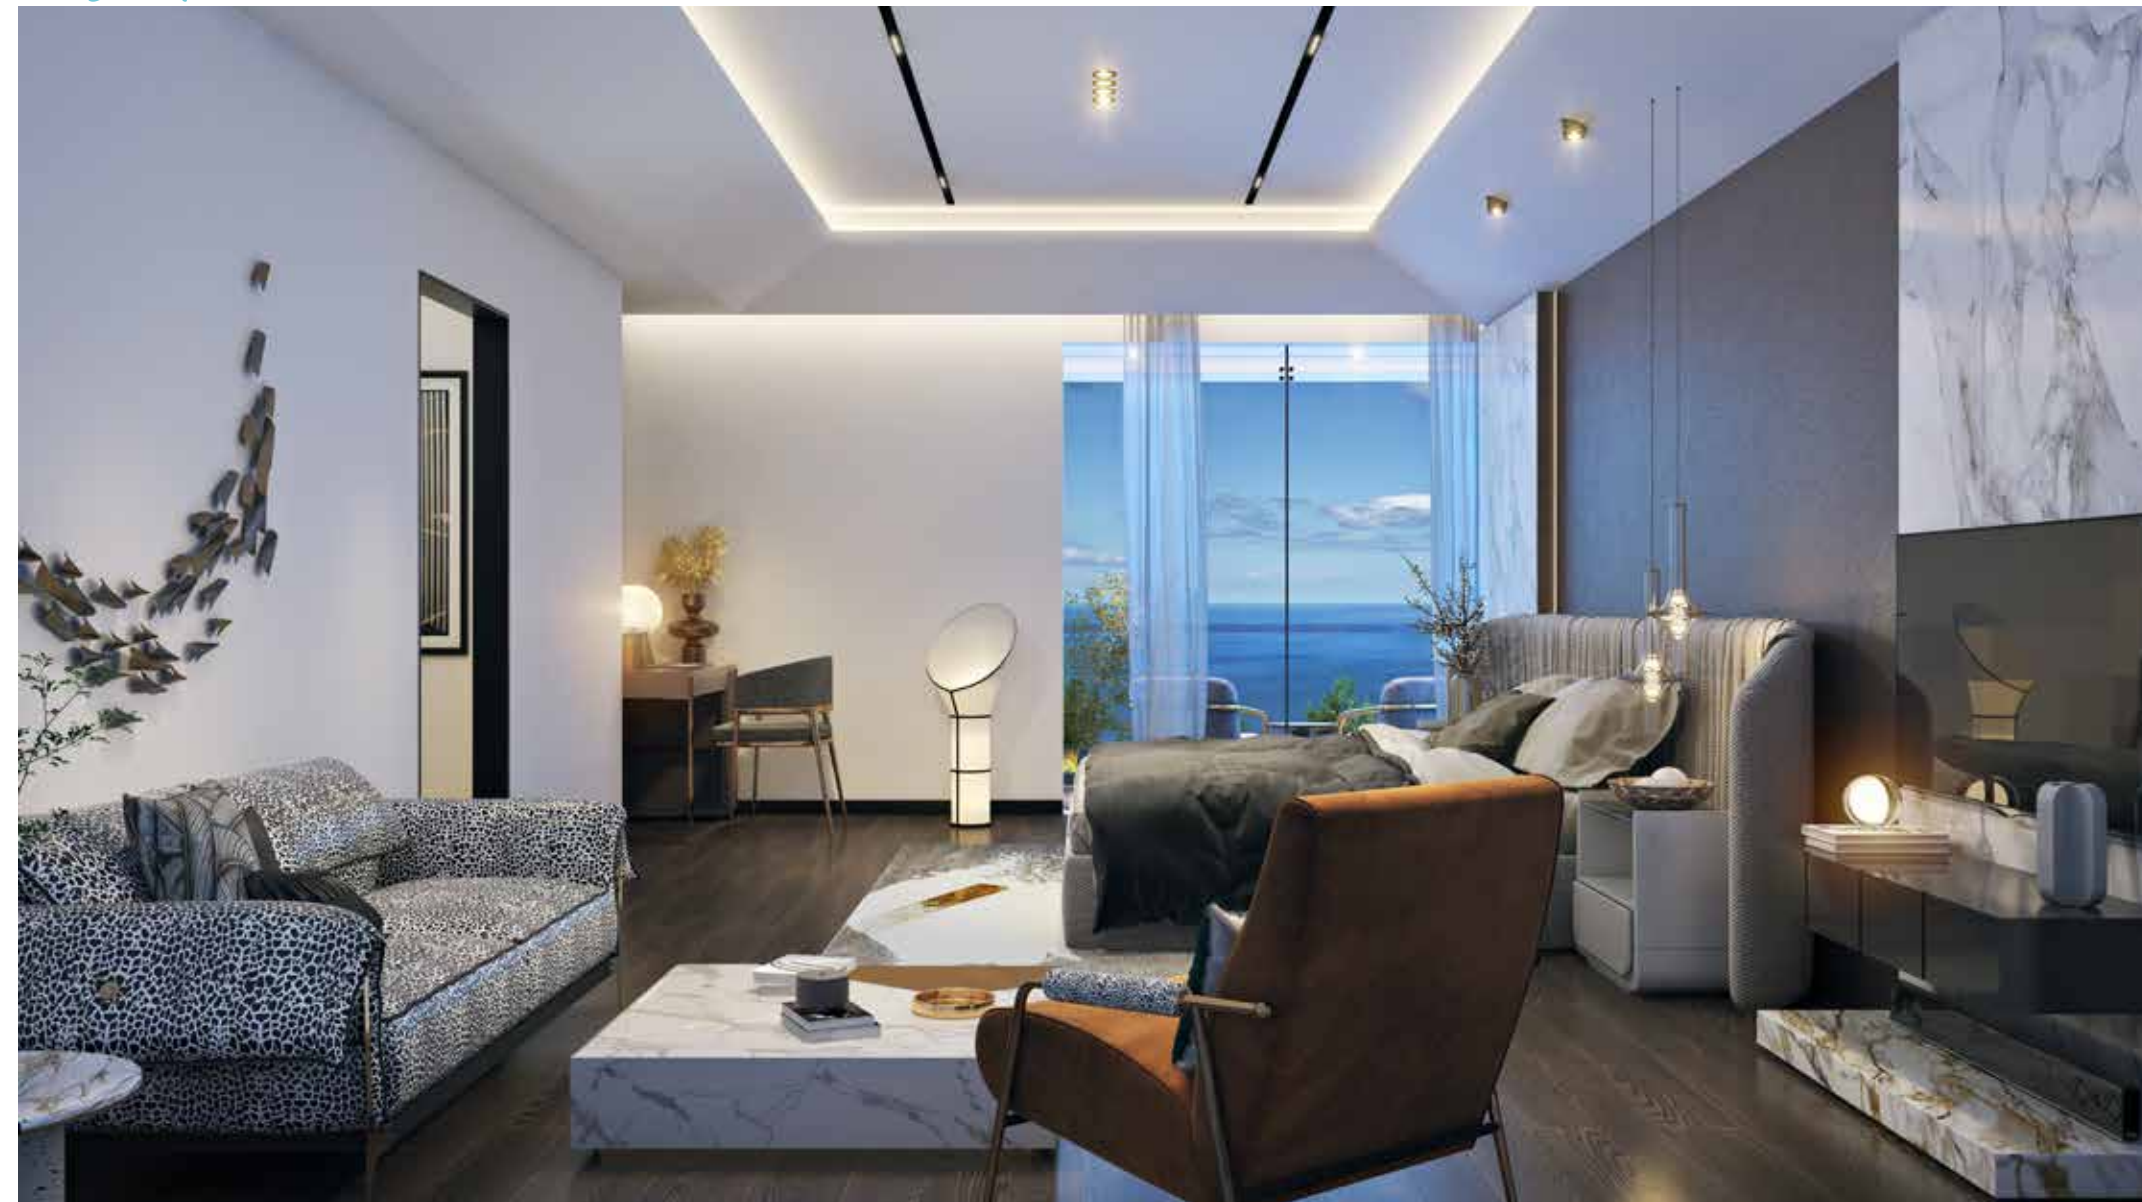

Enjoy BEACHSIDE TRANQUILITY

Submerge yourself in the supreme tastefulness of your bedroom, carefully designed to give a serene space in your extravagant residence. Wake up to the amazing seascape of the sun-kissed shoreline through floor-to-roof windows.

HIGH-END LIFESTYLE AT THE *Waterfront*

Live BEYOND INCREDIBLE

AA Waterfront stands tall as an awe-inspiring testament to our unwavering passion for delivering exceptional living. This architectural gem, towering over 33 stories, offers mesmerizing ocean views and exquisite apartments that redefine the concept of luxury. These smart 3-bed apartments and duplex penthouses are revolutionizing the way we experience comfort and style. Each living space is adorned with smart automation, effortlessly controlling curtains and electrical fittings. Just as AA Waterfront's design captivates, its thoughtful amenities elevate your lifestyle, setting new standards of quality, choice, and value.